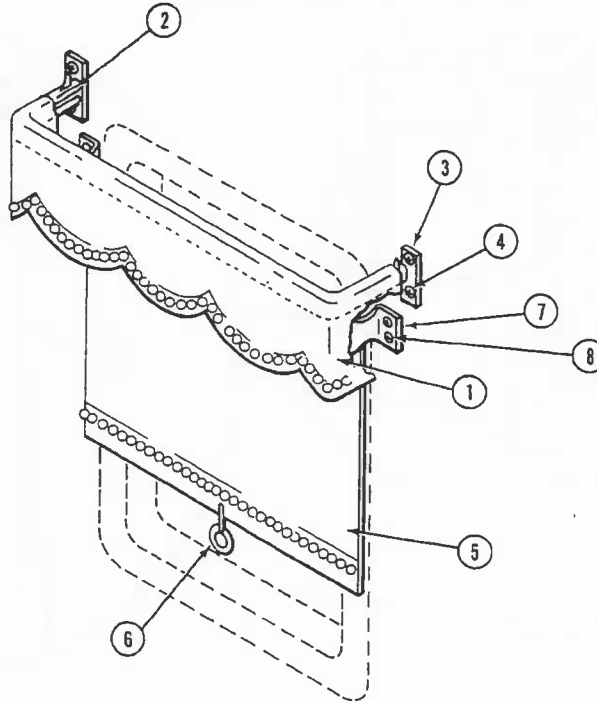

REPAIR PARTS LIST

33 Carpeting &
 Drapes
 GROUP _____
 MODEL 2900 R _____

Figure 33-3. Bathroom Window Shade

SD-293

FIG NO.	ITEM NO.	RVD PART NUMBER	ITEM DESCRIPTION	QTY PER UNIT
			(Coaches 00001 to 00527)	
			<u>BATHROOM WINDOW SHADE, VALANCE,</u> <u>AND SHOWER CURTAIN</u>	
33-3	1	5101629-08	Select valance for color scheme from the following:	
	2	5100301-07	VALANCE	1
	3	5100301-16	ROD, Valance, white	1
	4	M14012	BRACKET, Valance rod	2
			SCREW, Valance rod bracket, tapping, pan hd (No. 4 x 1/2)	4
			Select shade for color scheme from the following:	
	5	5101629-06	SHADE ASSY, Bathroom	1
	6	5101629-04	RING PULL, Antique bronze	1
	7	5100301-06	BRACKET, Shade assy	2
	8	M14014	SCREW, Bracket tapping pan hd (No. 8 x 5/8)	4
			NOTE: Valance and shade available in RU, rust; GR, green; BL, blue. Specify color when ordering.	