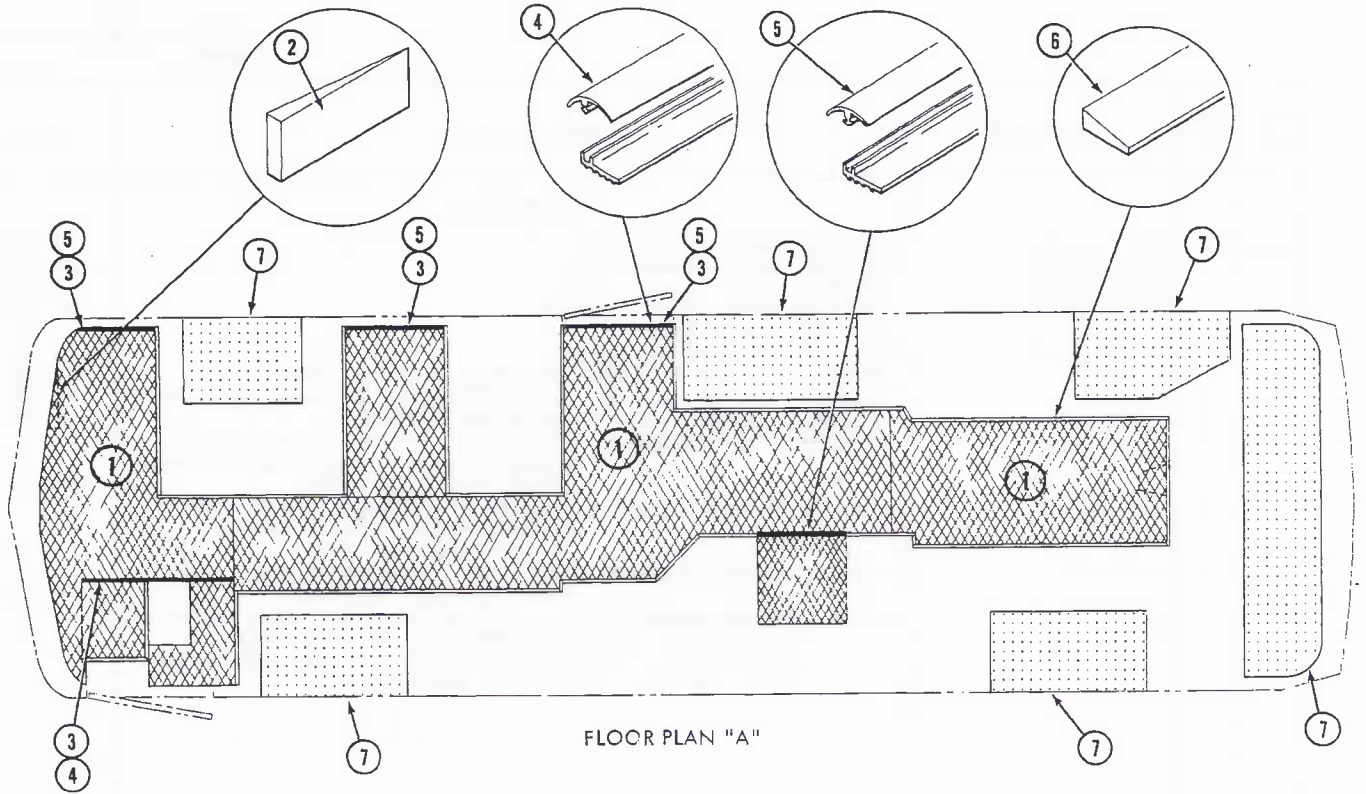

REPAIR PARTS LIST

33 Carpeting &
GROUP Drapes
MODEL 2900 R

SD-471

Figure 33-5. Indoor/Outdoor Carpeting

FMC FMC Corporation
Motor Coach Division
333 Brokaw Road Box 664 Santa Clara California 95052

ISSUED 5/73
REVISED C4, 9/76

REPAIR PARTS LIST

GROUP 33
MODEL 2900R

FIG NO.	ITEM NO.	PART NUMBER	ITEM DESCRIPTION	QTY PER UNIT
			<u>CARPETING</u>	
33-5	1	5101753-RU	CARPET, Main floor, rust	16 sq yds
		5101753-BL	CARPET, Main floor, blue	16 sq yds
		5101753-GR	CARPET, Main floor, green	16 sq yds
		5108118-01	PADDING, Mian floor carpet	16 sq yds
	2	5101670	FILLER BLOCK, Wood	1
	3	5101303-02	MOLDING, Carpet(aluminum)	15 ft
	4	5101482	INSERT, Carpet T vinyl (RU=rust, BL=blue, GR=green)	24 ft
33-5	5	5101483	INSERT, Carpet regular vinyl (RU=rust, BL=blue, GR=green)	13 ft
		M12017	FAIRING, Carpet wood (supersedes 5101630)	45 ft
	7	5101388	CARPET, INDOOR/OUTDOOR, Rear deck, clothes closet, and storage areas (color: bantam corn) (Coach 00001 to 00499)	37 sq ft
	7	5106027	CARPET, INDOOR/OUTDOOR, Rear deck, clothes closet, and storage areas (color: brown) (Coach 00500 to 00936)	37 sq ft
33-5	7	5108735	CARPET, INDOOR/OUTDOOR, Rear deck, clothes closet, and areas (color: mahogany)	37 sq ft
			NOTE: Please specify size and desired color when ordering replacement cushions, drapes, and carpeting. FMC/MCD will supply item in the current production color that is closest to your coach.