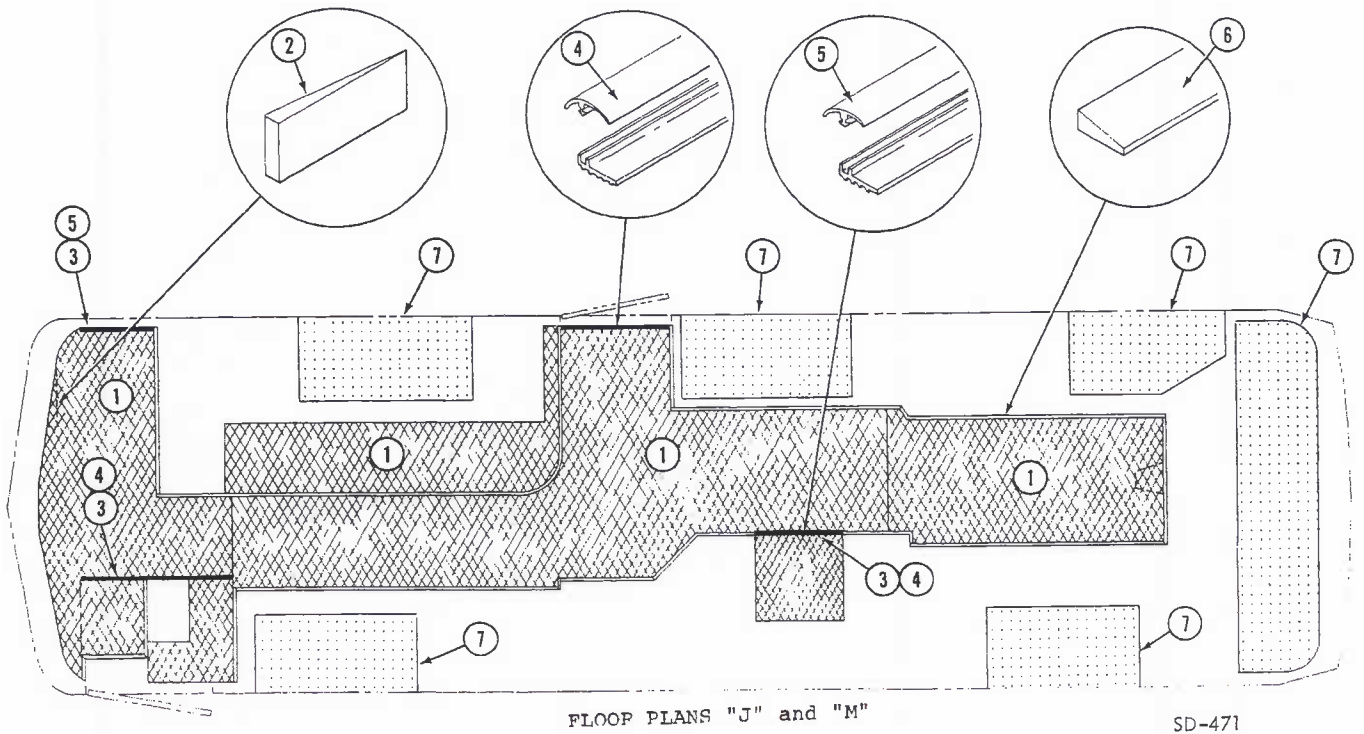

REPAIR PARTS LIST

33 Carpeting &
GROUP Drapes
MODEL 2900 R

SD-471

Figure 33-5. Indoor/Outdoor Carpeting

FMC FMC Corporation
Motor Coach Division
333 Brokaw Road Box 664 Santa Clara California 95052

ISSUED 5/73
REVISED C4, 9/76

REPAIR PARTS LIST

GROUP 33
MODEL 2900R

FIG NO.	ITEM NO.	PART NUMBER	ITEM DESCRIPTION	QTY PER UNIT
			<u>CARPETING</u>	
33-5	1	5101753-RU	CARPET, Main floor, rust	16 sq yds
		5101753-BL	CARPET, Main floor, blue	16 sq yds
		5101753-GR	CARPET, Main floor, green	16 sq yds
		5108118-01	PADDING, Mian floor carpet	16 sq yds
	2	5101670	FILLER BLOCK, Wood	1
	3	5101303-02	MOLDING, Carpet(aluminum)	15 ft
	4	5101482	INSERT, Carpet T vinyl (RU=rust, BL=blue, GR=green)	24 ft
33-5	5	5101483	INSERT, Carpet regular vinyl (RU=rust, BL=blue, GR=green)	13 ft
		M12017	FAIRING, Carpet wood (supersedes 5101630)	45 ft
	7	5101388	CARPET, INDOOR/OUTDOOR, Rear deck, clothes closet, and storage areas (color: bantam corn) (Coach 00001 to 00499)	37 sq ft
	7	5106027	CARPET, INDOOR/OUTDOOR, Rear deck, clothes closet, and storage areas (color: brown) (Coach 00500 to 00936)	37 sq ft
33-5	7	5108735	CARPET, INDOOR/OUTDOOR, Rear deck, clothes closet, and areas (color: mahogany)	37 sq ft
			NOTE: Please specify size and desired color when ordering replacement cushions, drapes, and carpeting. FMC/MCD will supply item in the current production color that is closest to your coach.